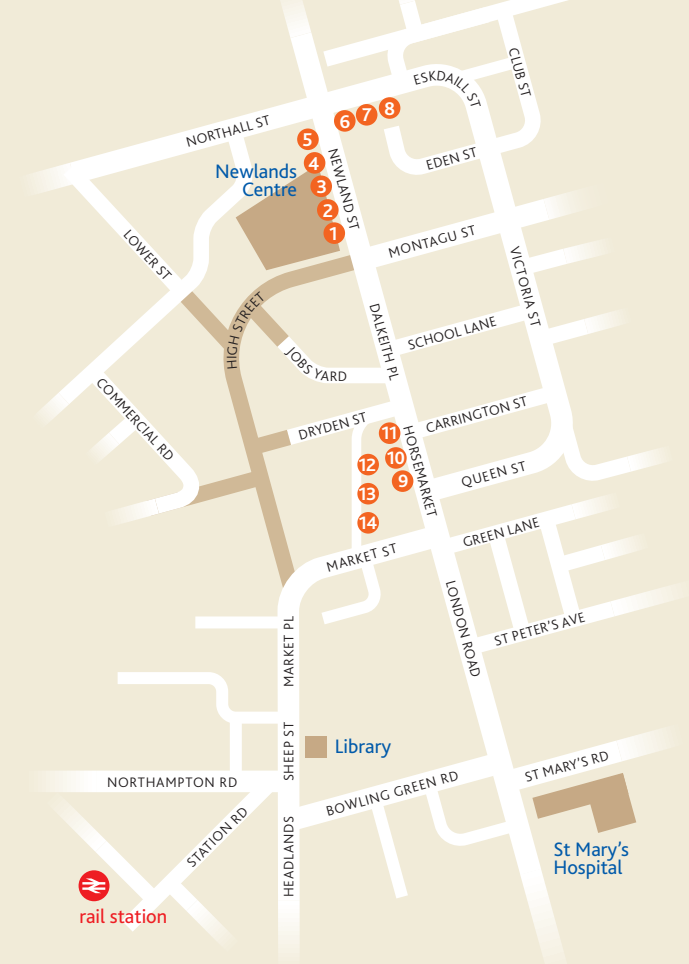

**17 18 19** to Desborough then  
Braybrooke & Market Harborough (18)  
Rushton & Corby (19)

**47 48** to Corby  
**X4** to Corby, Oundle & Peterborough

where to get on in  
**Kettering town centre**

**dayrider & megarider**  
can only be used  
within this zone

**dayrider+ & megarider+**  
can be used  
in both zones

==== rush hours Mon-Fri only

	stop	stop
<b>15</b> to Stamford Road Estate	<b>4 9</b>	<b>47</b> to Finedon & Wellingborough
<b>15</b> to Venture Park	<b>12</b>	<b>48</b> to Finedon, Irthlingborough & Wellingborough
<b>17 18 19</b> to Ise Lodge	<b>7 12</b>	<b>47 48</b> to General Hospital & Corby
<b>17 18 19</b> to Desborough, M. Harborough, Corby	<b>5 11</b>	<b>X4</b> to Northampton
<b>49</b> to Rushden & Wellingborough	<b>13</b>	<b>X4</b> to Peterborough
<b>50</b> to Rushden & Bedford	<b>13</b>	<b>X10</b> to Northampton