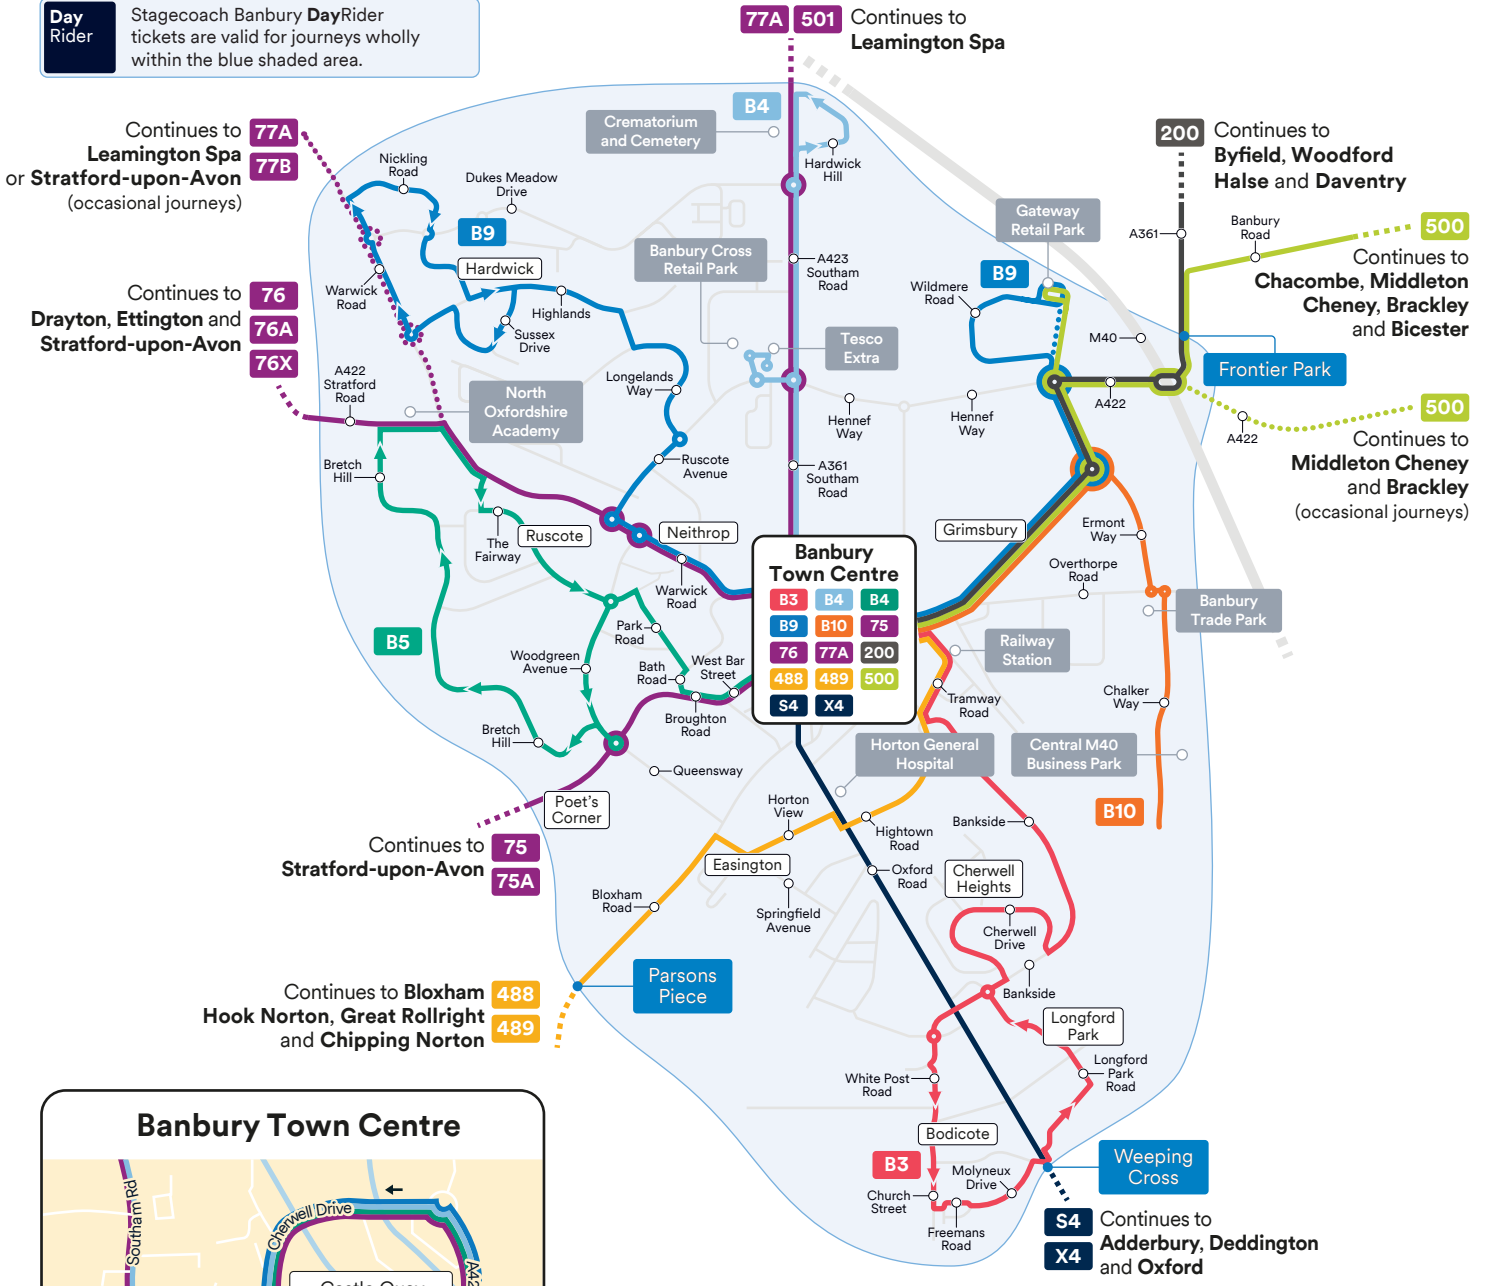

# Banbury Network Map

**Day Rider** Stagecoach Banbury DayRider tickets are valid for journeys wholly within the blue shaded area.

- #### Banbury Town Services
- B3** Town Centre • Cherwell Heights • Bodicote • Longford Park
  - B4** Town Centre • Hardwick Hill
  - B5** Town Centre • Neithrop • Bretch Hill
  - B9** Harwick • Neithrop • Town Centre • Grimsbury • Gateway Retail Park
  - B10** Town Centre • Grimsbury • Central M40 Business Park

- #### Banbury to further afield
- S4 X4** Banbury • Horton Hospital • Deddington • Oxford
  - 75 75A 76 76A 76X 77B** Banbury • Stratford-upon-Avon
  - 77A 501** Banbury • Leamington Spa
  - 200** Banbury • Woodford Halse • Daventry
  - 488 489** Banbury • Bloxham • Chipping Norton
  - 500** Banbury • Middleton Cheney • Brackley • Bicester