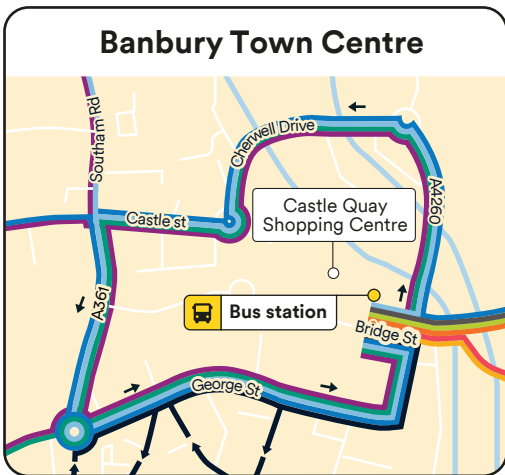

# Banbury Network Map

**Day Rider** Stagecoach Banbury DayRider tickets are valid for journeys wholly within the blue shaded area.

- #### Banbury Town Services
- B3** Town Centre • Cherwell Heights • Bodicote • Longford Park
  - B4** Town Centre • Hardwick Hill
  - B5** Town Centre • Neithrop • Bretch Hill
  - B9** Harwick • Neithrop • Town Centre • Grimsbury • Gateway Retail Park
  - B10** Town Centre • Grimsbury • Central M40 Business Park

- #### Banbury to further afield
- S4 X4** Banbury • Horton Hospital • Deddington • Oxford
  - 75 75A 76 76A 76X 77B** Banbury • Stratford-upon-Avon
  - 77A 501** Banbury • Leamington Spa
  - 200** Banbury • Woodford Halse • Daventry
  - 488 489** Banbury • Bloxham • Chipping Norton
  - 500** Banbury • Middleton Cheney • Brackley • Bicester