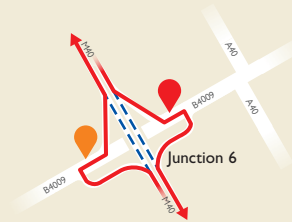

Oxford tube

Full Route Map

From 06 January 2020

Oxford

Lewknor

Hillingdon

London

London Underground Connections

- **Baker Street**
  - nearby attractions
    - Madame Tussauds
    - Lord's Cricket Ground
    - ZSL London Zoo
- **Marylebone**
  - Bakerloo Line
- **Bond Street**
  - nearby attractions
    - Oxford Street
    - Hyde Park
    - Covent Garden
- **Marble Arch**
  - Central Line
- **Notting Hill Gate**
  - nearby attractions
    - Kensington Palace
    - Kensington High Street
    - Notting hill & Portobello Road market
- **Shepherd's Bush**
  - nearby attractions
    - Westfield
    - Olympia London
- **Victoria**
  - nearby attractions
    - Buckingham Palace
    - Houses of Parliament
    - The London Eye
    - The London Dungeon
    - The London Aquarium

Coach stops Towards Oxford Towards London Victoria Express journeys will only stop at White City on passenger request.

Routes Oxford to Victoria Express via Baker Street