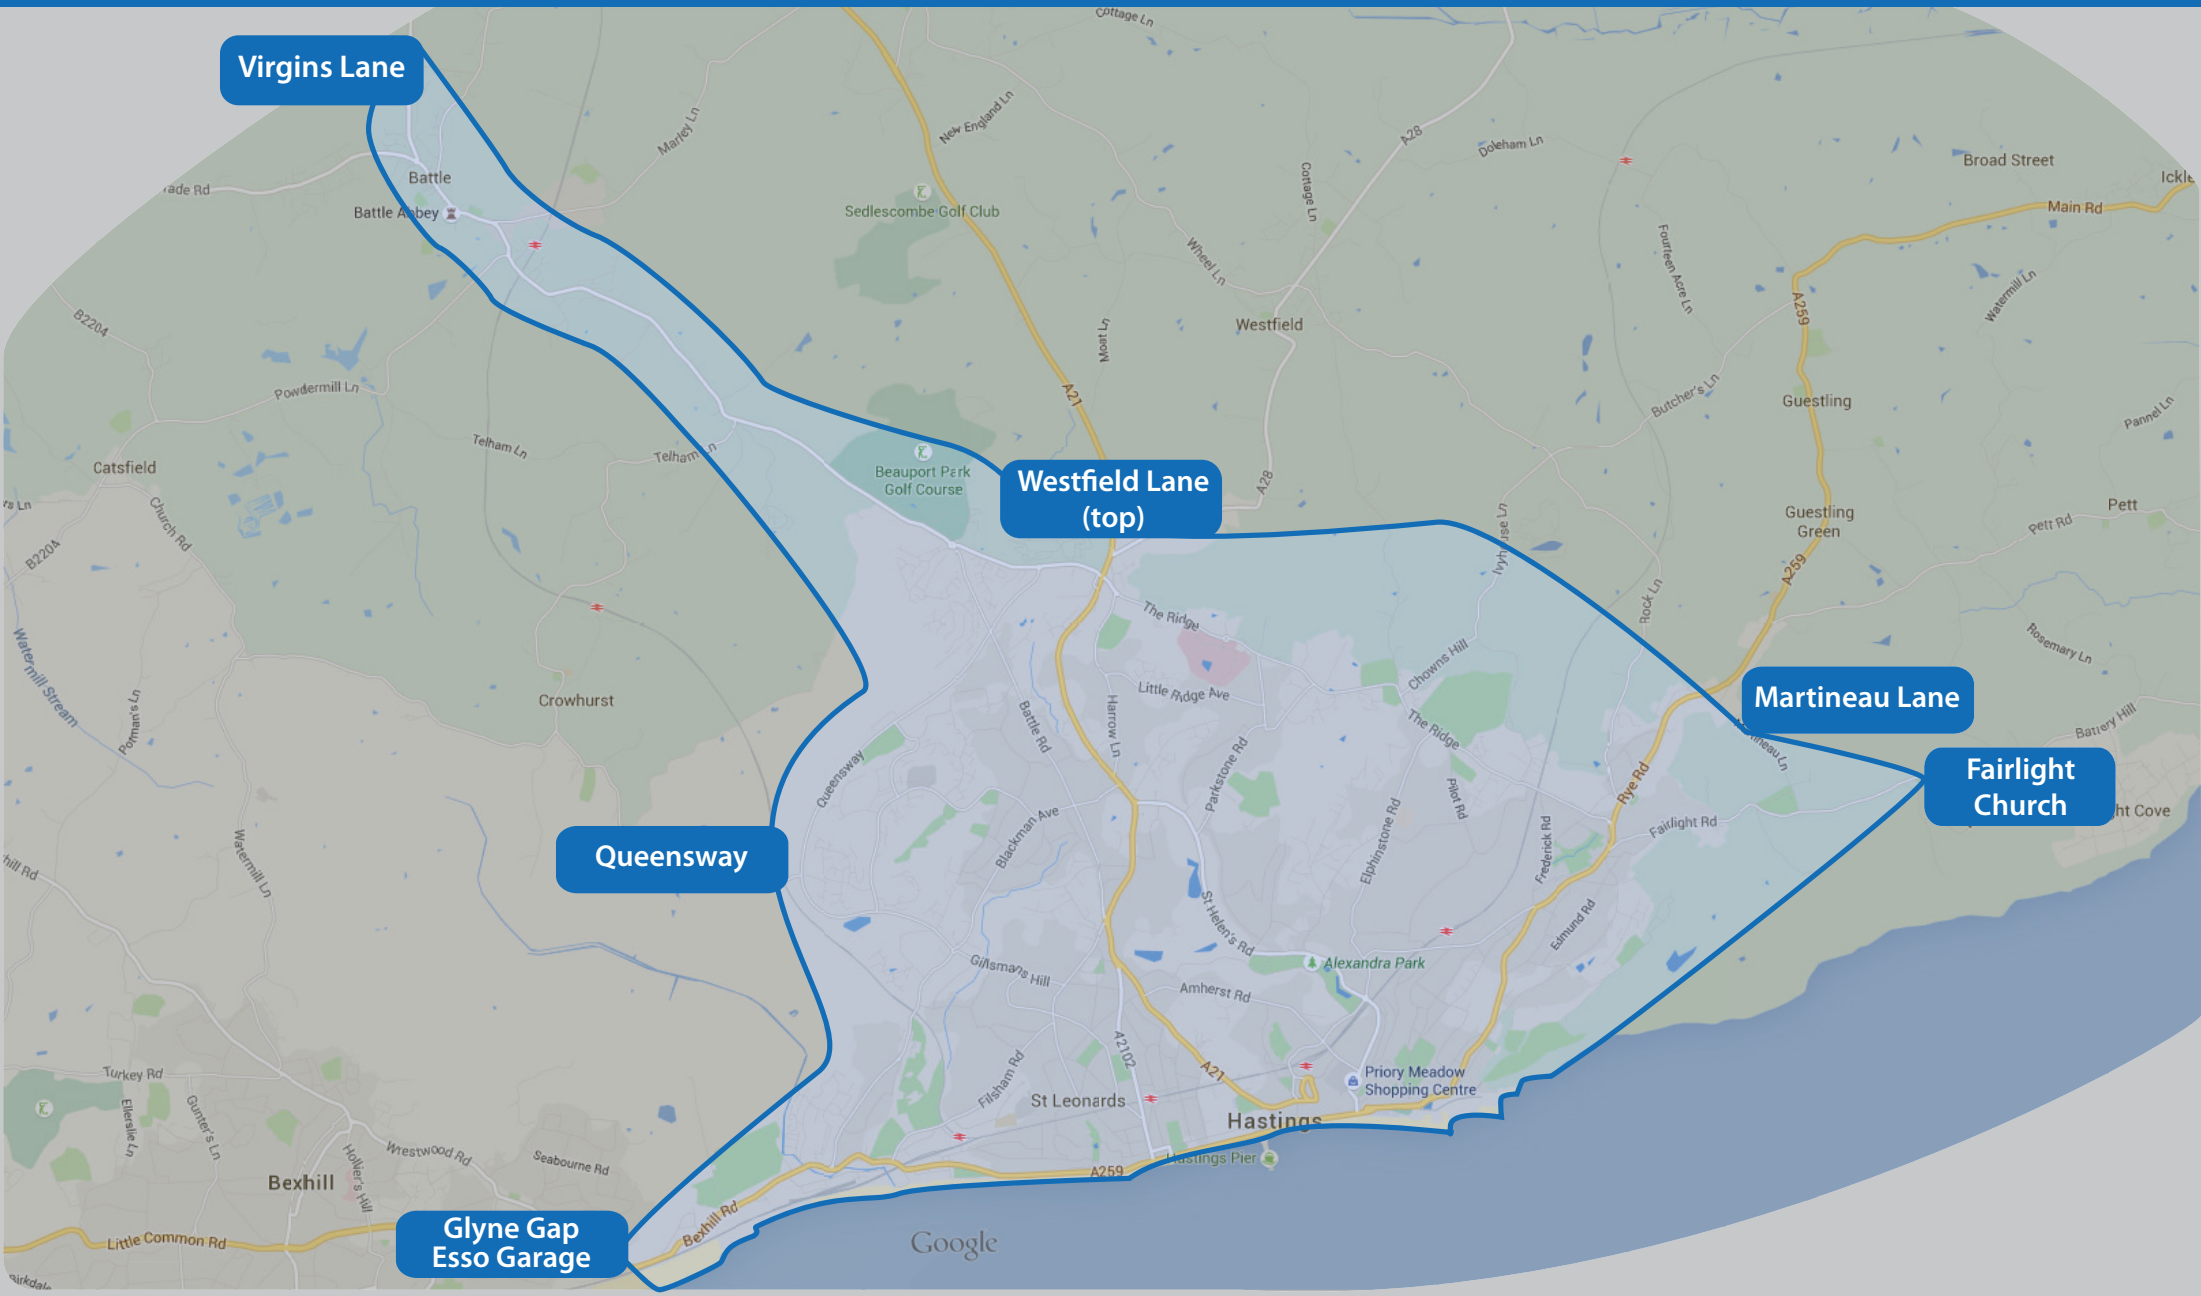

# Hastings dayrider zone - for Hastings dayriders

Virgins Lane

Westfield Lane (top)

Martineau Lane

Fairlight Church

Queensway

Glyne Gap Esso Garage

Hastings

Google