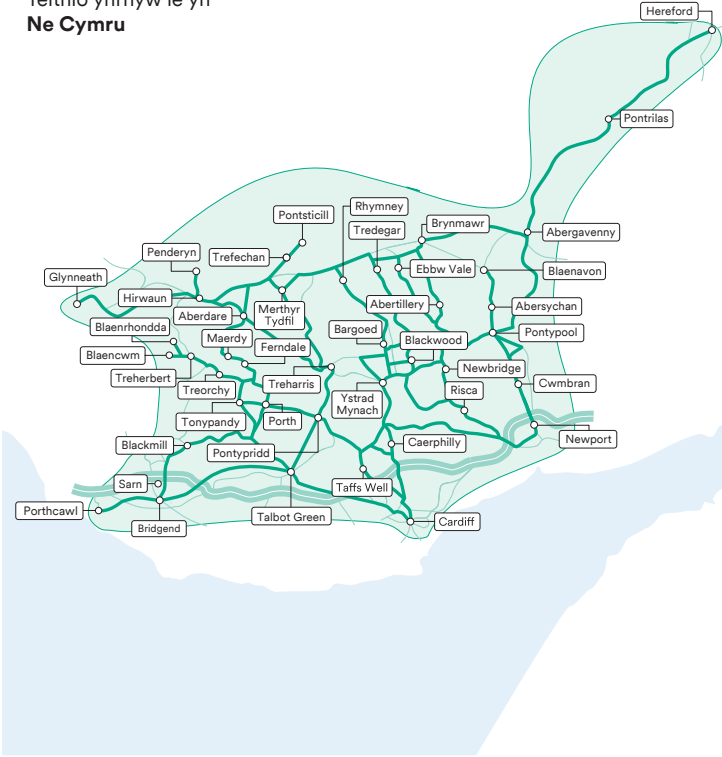

Travel anywhere in
South Wales

Teithio yn rhyw le yn
Ne Cymru

Correct at time of print.

For more detailed journey planning and real-time updates
download the Stagecoach Bus App.