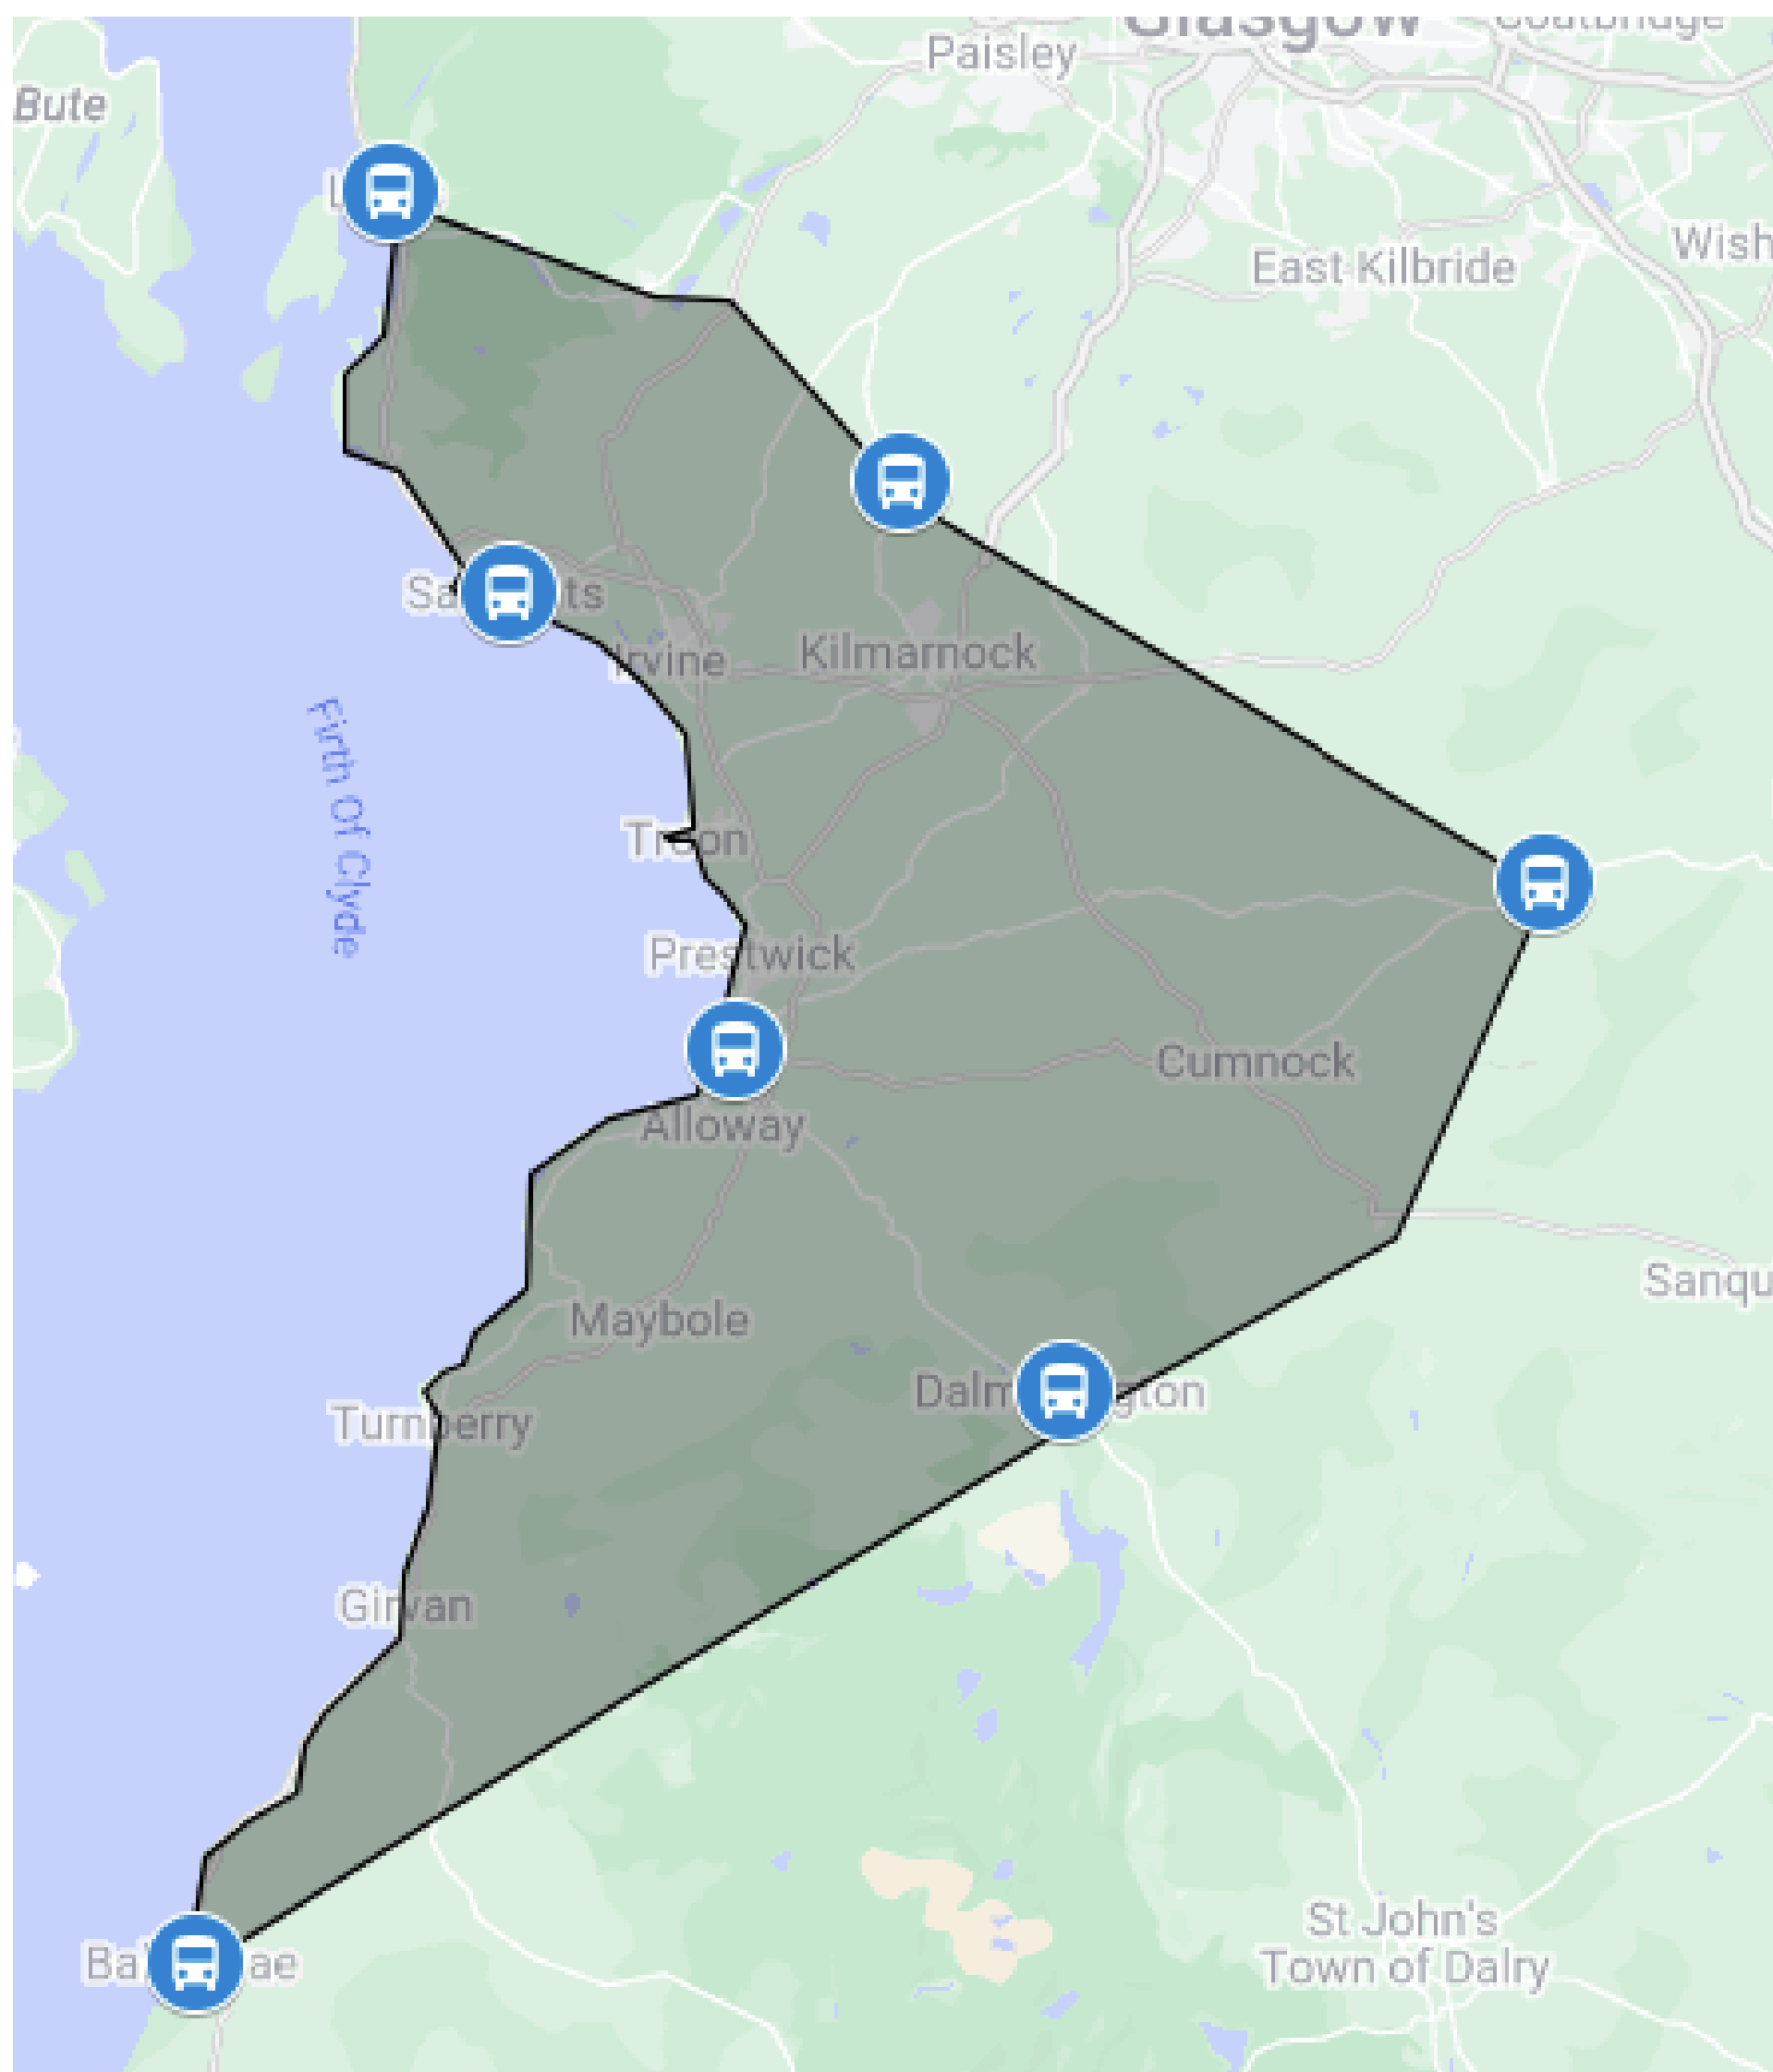

Ayrshire

Zone Map

Open this interactive Google map [here](#)

Valid for travel on all Stagecoach West Scotland bus services within Ayrshire local authority boundary.

If you would like to include travel on the Isle of Arran, please use a West Scotland Connect [ticket](#).

Never lose your ticket again!
Buy your Ayrshire ticket on the Stagecoach Bus app