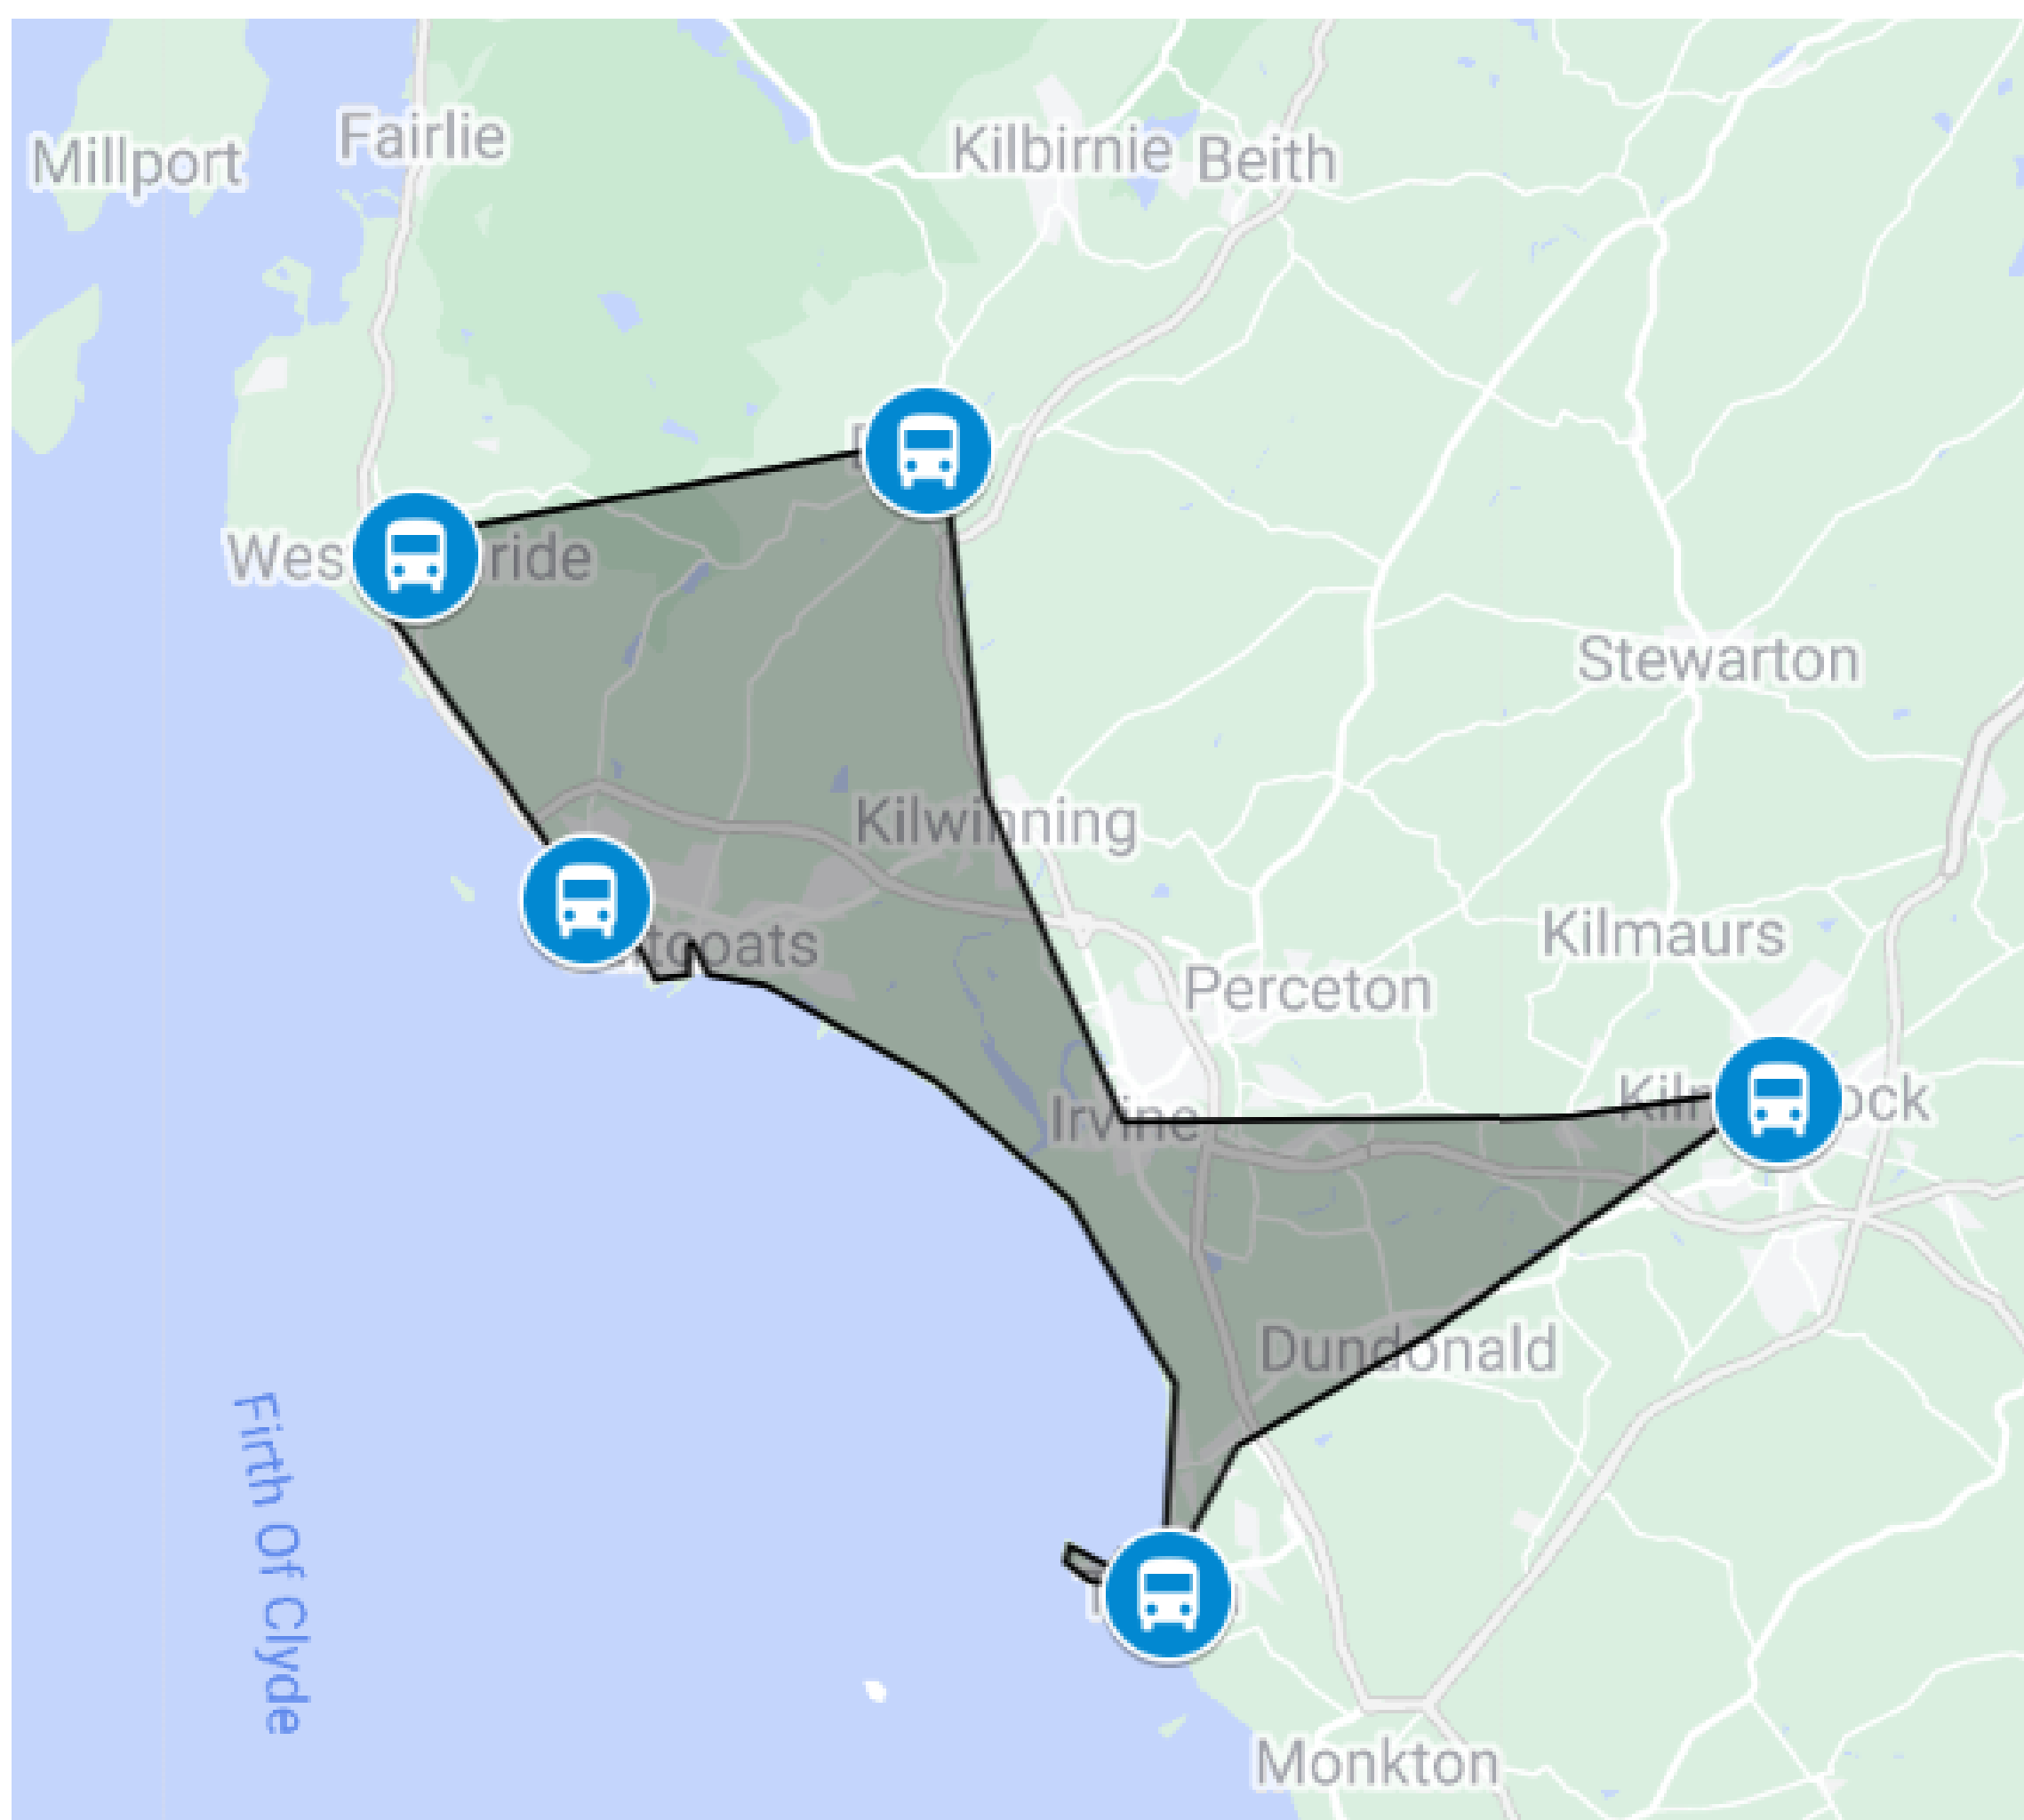

# Mid Ayrshire

## Zone Map

Open this interactive [Google map here](#)

Valid for travel on all Stagecoach West Scotland bus services operating in Dalry, West Kilbride, Seamill, Ardrossan, Saltcoats, Stevenston, Kilwinning, Irvine, Crosshouse Hospital, Dundonald, Kilmarnock, Troon and Barassie.

Also valid for travel to Kilmarnock Bus Station on service 11 and services 10 and X78 between Dundonald and Kilmarnock.

**Save time boarding!**

Buy your Mid Ayrshire ticket on the Stagecoach Bus app